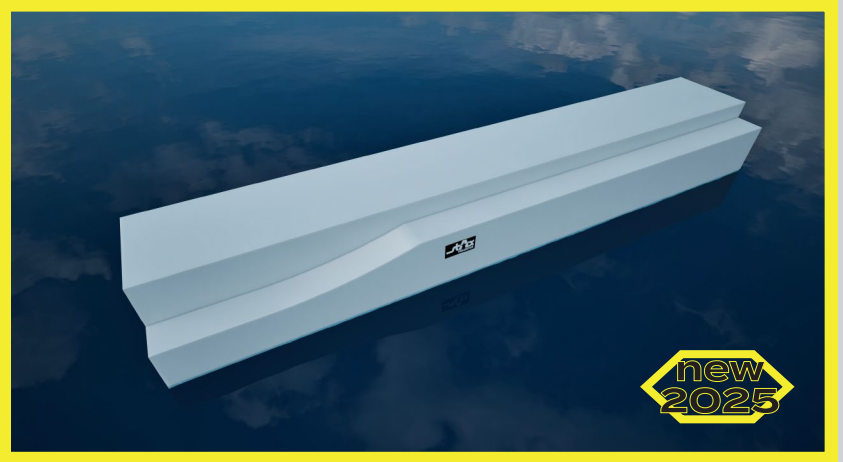

brinks truck

ITEM	DIMENSIONS	EURO/NET
Brinks Truck Trailer 1	1200x175x135 cm	15.900,00 €