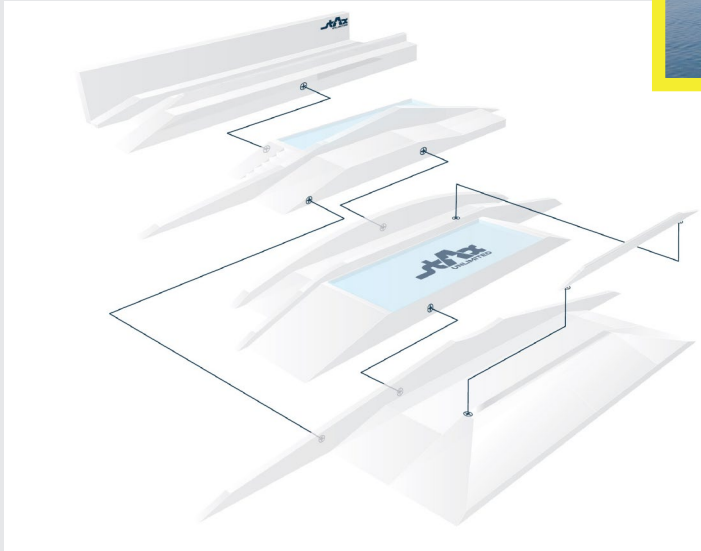

ITEM	DIMENSIONS	EURO/NET
Custom floating set up	price/m2	379,00 €