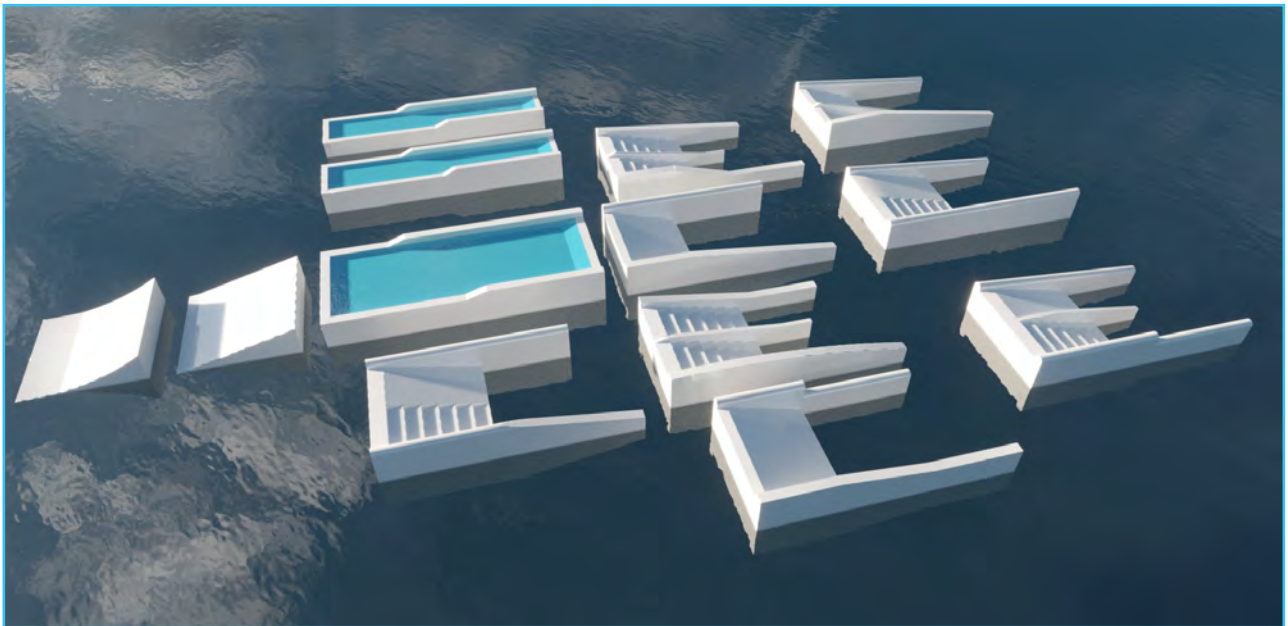

POOL SERIES

items *Size cm L.W.H*

Modular Pool M	1700x260x105
Modular Pool L	1700x465x105
Modular Mega Pool	2100x500x155